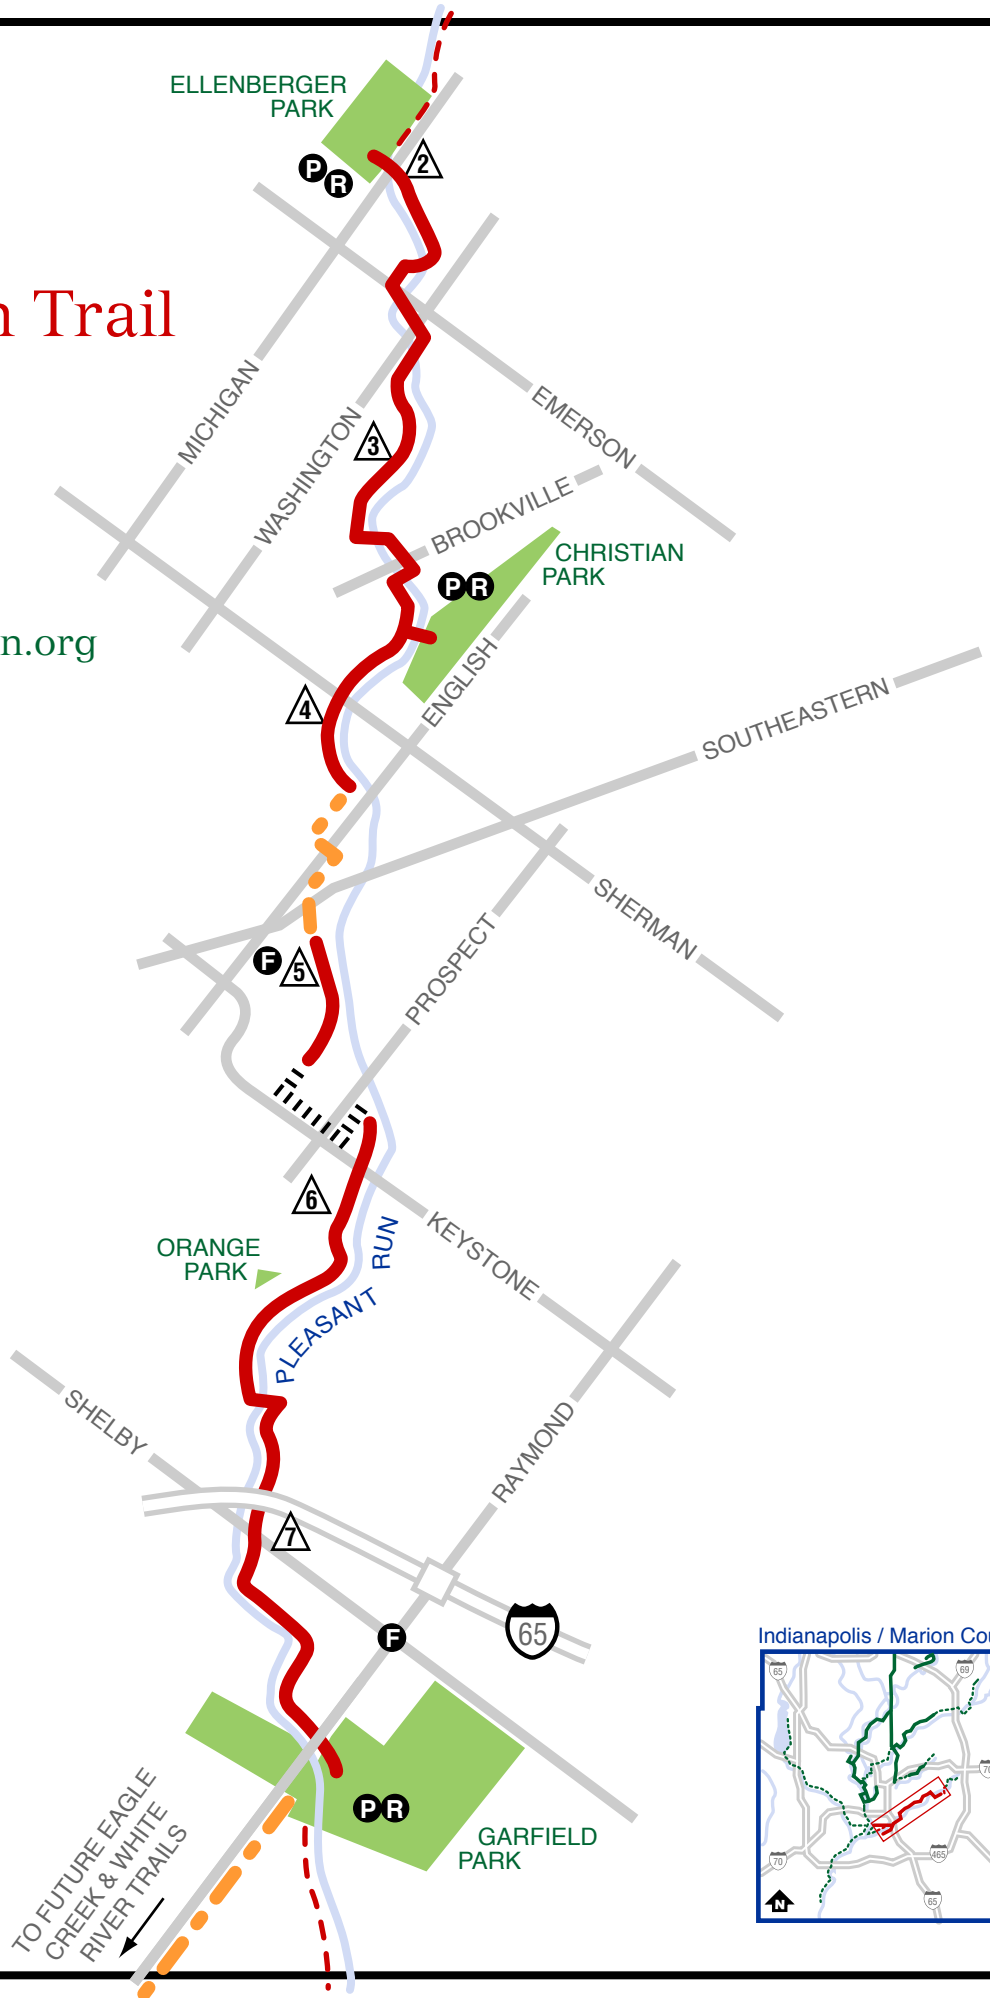

Pleasant Run Trail

greenwaysfoundation.org

Map key

-  trail
-  on sidewalks
-  extra caution
-  future trail
-  mile marker
-  parking
-  restrooms
-  food
-  boat launch
-  canoe launch
-  destination
-  waterway
-  30th city street
-  interstate

Indianapolis / Marion County